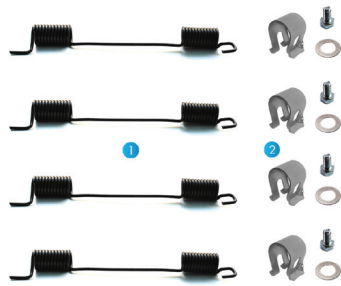

DEEP NUMBER - 4191

Caliper Return Spring Repair Kit

NR	DEEP NR	DESCRIPTION	DIMENSION	QTY
1	11815	BRAKE SHOE RETURN SPRING		4
2	11821	HOLD DOWN CLIP REPAIR KIT		4

OEM NO 12 999 443VT